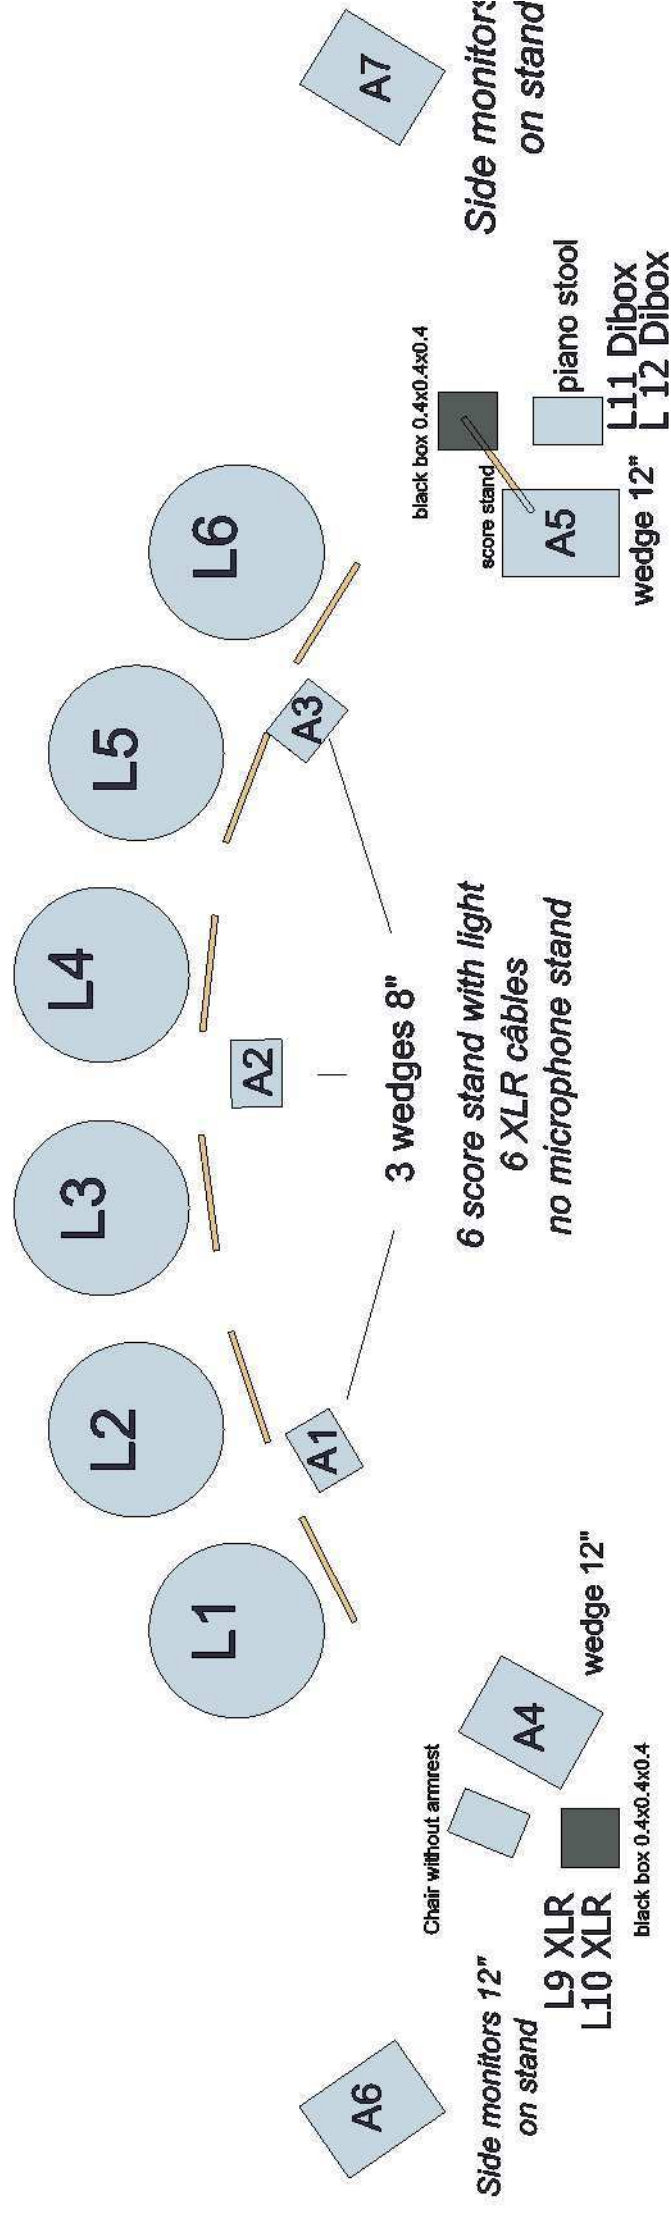

PATCH		
1	KMS 105 (provided)	Max
2	KMS 105 (provided)	François
3	KMS 105 (provided)	Jean Do
4	KMS 105 (provided)	Jean Claude
5	KMS 105 (provided)	Petru Anto
6	KMS 105 (provided)	Paul
7	Effect return L	Hall singers
8	Effect return R	Hall singers
9	XLR	Trumpet Left
10	XLR	Trumpet Right
11	Dibox	Bandoneon Left
12	Dibox	Bandoneon Right
13	Coupled with channel 4	Presentation
14	SM58 console desk	For talkback

Danse, mémoire, danse

A Filetta

Paolo Fresu - Daniele di Bonaventura

Sound engineer
Jacques Fach
+336 72 90 17 70
jackdegap@gmail.com
jacques.fach@free.fr

Front of stage